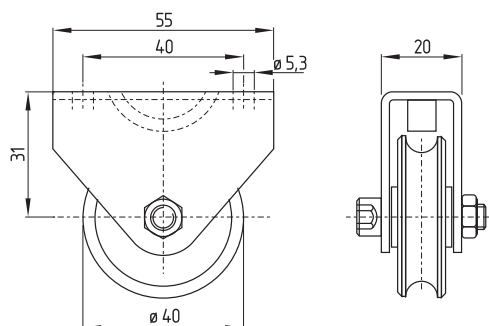

Accessories for emergency pull-wire switches

Pulley

Артикул №: 1041765 (Старый артикул №: 04.73.9102)

Особенности / опции

- To guide the pull-wire where the path is not a straight line
- For pull-wire with red PVC sheath \varnothing 5 mm (steel core \varnothing 3 mm)
- Ordering unit: 1 piece

Примечание

- According to EN 418, pulleys may only be mounted in such a way that the complete length of the pull-wire can be observed.

Размеры

Ошибки и технические изменения оставляются за собой.

Pulley